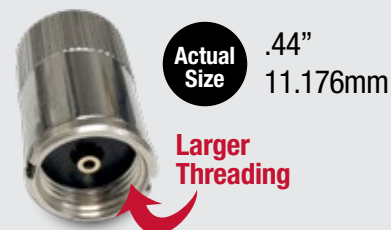

OTR LED Air Guard®

SET & GO Tire Pressure Monitoring System

This active tire pressure monitoring system starts flashing **RED** if the tire pressure drops 5 to 10 psi.

Fits Off-The-Road (OTR) Construction & AG Vehicles

Anti-theft Locking System Included

Call 1-800-982-1180 for more information.

3940 Tannahill Drive • Gurnee, IL 60031

847-662-7722 • Fax: 847-662-7744 • www.RealWheels.com

DANGER

SAFE

Ultra-bright LED allows for visual checks of each tire, even in daylight!

Designed To Fit Super Large Bore Valve Size

The Set & Go can be used on any tire pressure between 10psi and 200psi.

Actual Size

.44"
11.176mm

Larger Threading