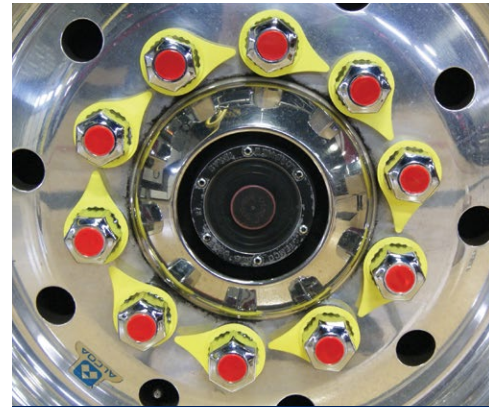

IMPROVED DESIGN!

The only lug nut cover that provides safety, good looks, and a lug nut indicator.

- Fits 33mm lug nuts.
- Optional logo and reflective inserts available. Call for more Info.
- High-quality, chrome plated ABS.

Your Company Logo Here

WITHOUT

WITH

Optional Reflectors Dramatically Increase Visibility

Lug Check Loose Lug Nut Cover Indicators allow for quick and easy visual inspection.

SAFE

Vibration and bolt fatigue are the leading causes of self-loosening wheel lug nuts and joint failure.

UNSAFE

The Lug Check helps detect a loosened lug nut without having a trained eye.

DESCRIPTION	MODEL #
33mm Lug Nut Cover (Only)	RW5810
Lug Nut Cover w/ Black Indicator	RW5810B
Lug Nut Cover w/ Black Indicator (10 Pack)	RW5810BK
Lug Nut Cover w/ Yellow Indicator	RW5810Y
Lug Nut Cover w/ Yellow Indicator (10 Pack)	RW5810YK
Black Loose Lug Nut Indicator (Only)	RW1273B
Yellow Loose Lug Nut Indicator (Only)	RW1273Y