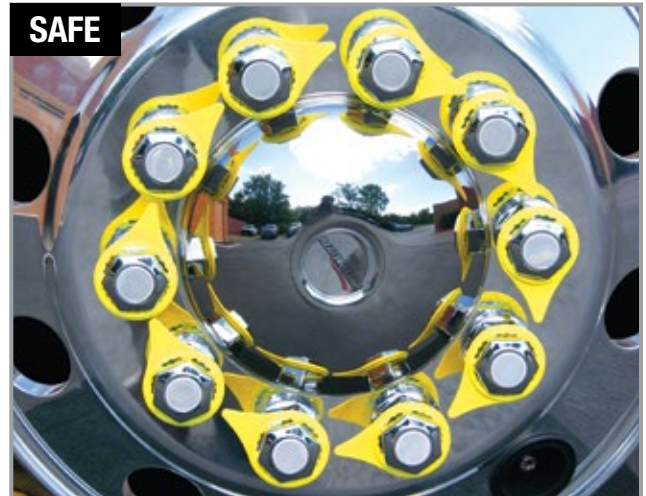

The only lug nut cover that provides safety, good looks, and a universal fit.

Introducing the first 32/33mm Universal Lug Nut Cover with optional Loose Lug Nut Indicator.

- Universal Design—Fits both 32mm and 33mm lug nuts.
- Lug nut cover is designed to accommodate our optional LugCheck Loose Lug Nut Cover Indicators—Allows for quick and easy visual inspection.
- Optional logo and reflective inserts available.
- High-quality, chrome plated ABS.

Covers are available with personalized domed logos or reflective inserts for added safety. Call for more information.

**Optional Reflectors Dramatically Increase Visibility**

Attractively Packaged. Includes 10 Lug Nut Covers and 10 Loose Lug Nut Indicators.

**Lug Nut Cover:**  
RW5809

**Loose Lug Nut Indicator:**  
Black: RW1270  
Yellow: RW1270Y

**Lug Nut Cover with Indicator:**  
Black: RW5809I  
Yellow: RW5809IY

Vibration and bolt fatigue are the leading causes of self-loosening wheel lug nuts and joint failure. Visual inspections by trained mechanics can detect a loosened wheel lug nut, however to an untrained eye, a loose wheel lug nut looks tight. Additionally, many truck, trailer, bus and RV owners dress up their wheels with lug nut covers, so using a Loose Lug Nut Indicator that only fits the bare lug nut is not an option. That's why RealWheels has developed the LugCheck Loose Lug Nut Indicator. It's the only cover that combines the safety of a visual Loose Lug Nut Indicator with the beauty of a chrome plated lug nut cover.